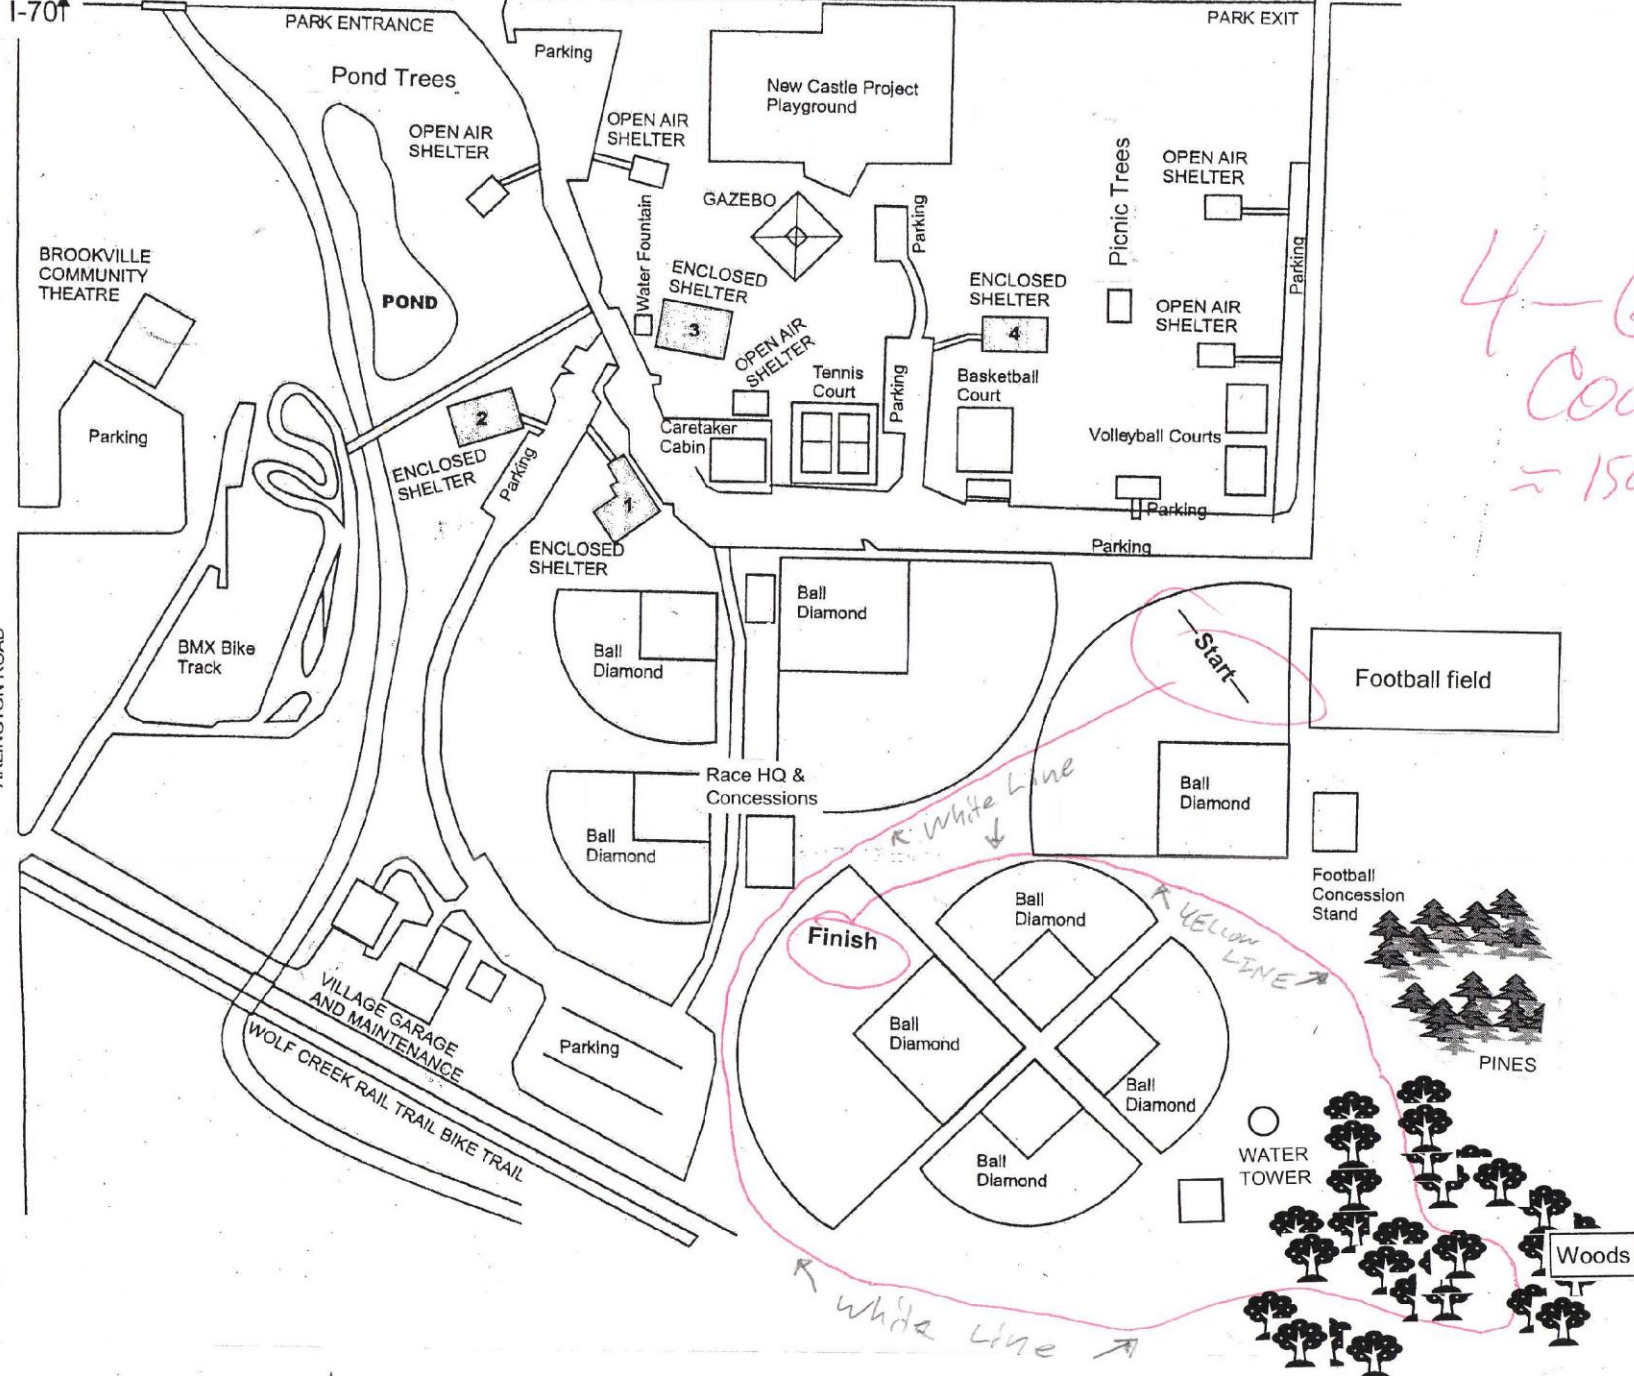

# Brookville CC Invitational

High School Course  
5000 meters  
Follow the white line

ARLINGTON ROAD

# Brookville CC Invitational

Middle School Course  
3224 meters (2.019 miles)  
Follow white line

I-70↑

4-6  
Course  
≈ 1500 meters

White Line  
Yellow Line

ARLINGTON ROAD

BROOKVILLE  
COMMUNITY  
THEATRE

PARK ENTRANCE

Race HQ &  
Concessions

Ball  
Diamond

Ball  
Diamond

Football  
Concession  
Stand

VILLAGE GARAGE  
AND MAINTENANCE

WOLF CREEK RAIL TRAIL BIKE TRAIL

Parking

Finish

Parking

WATER  
TOWER

Woods

*Yellow Line*

*White Line*

○

WATER  
TOWER

Football  
Concession  
Stand