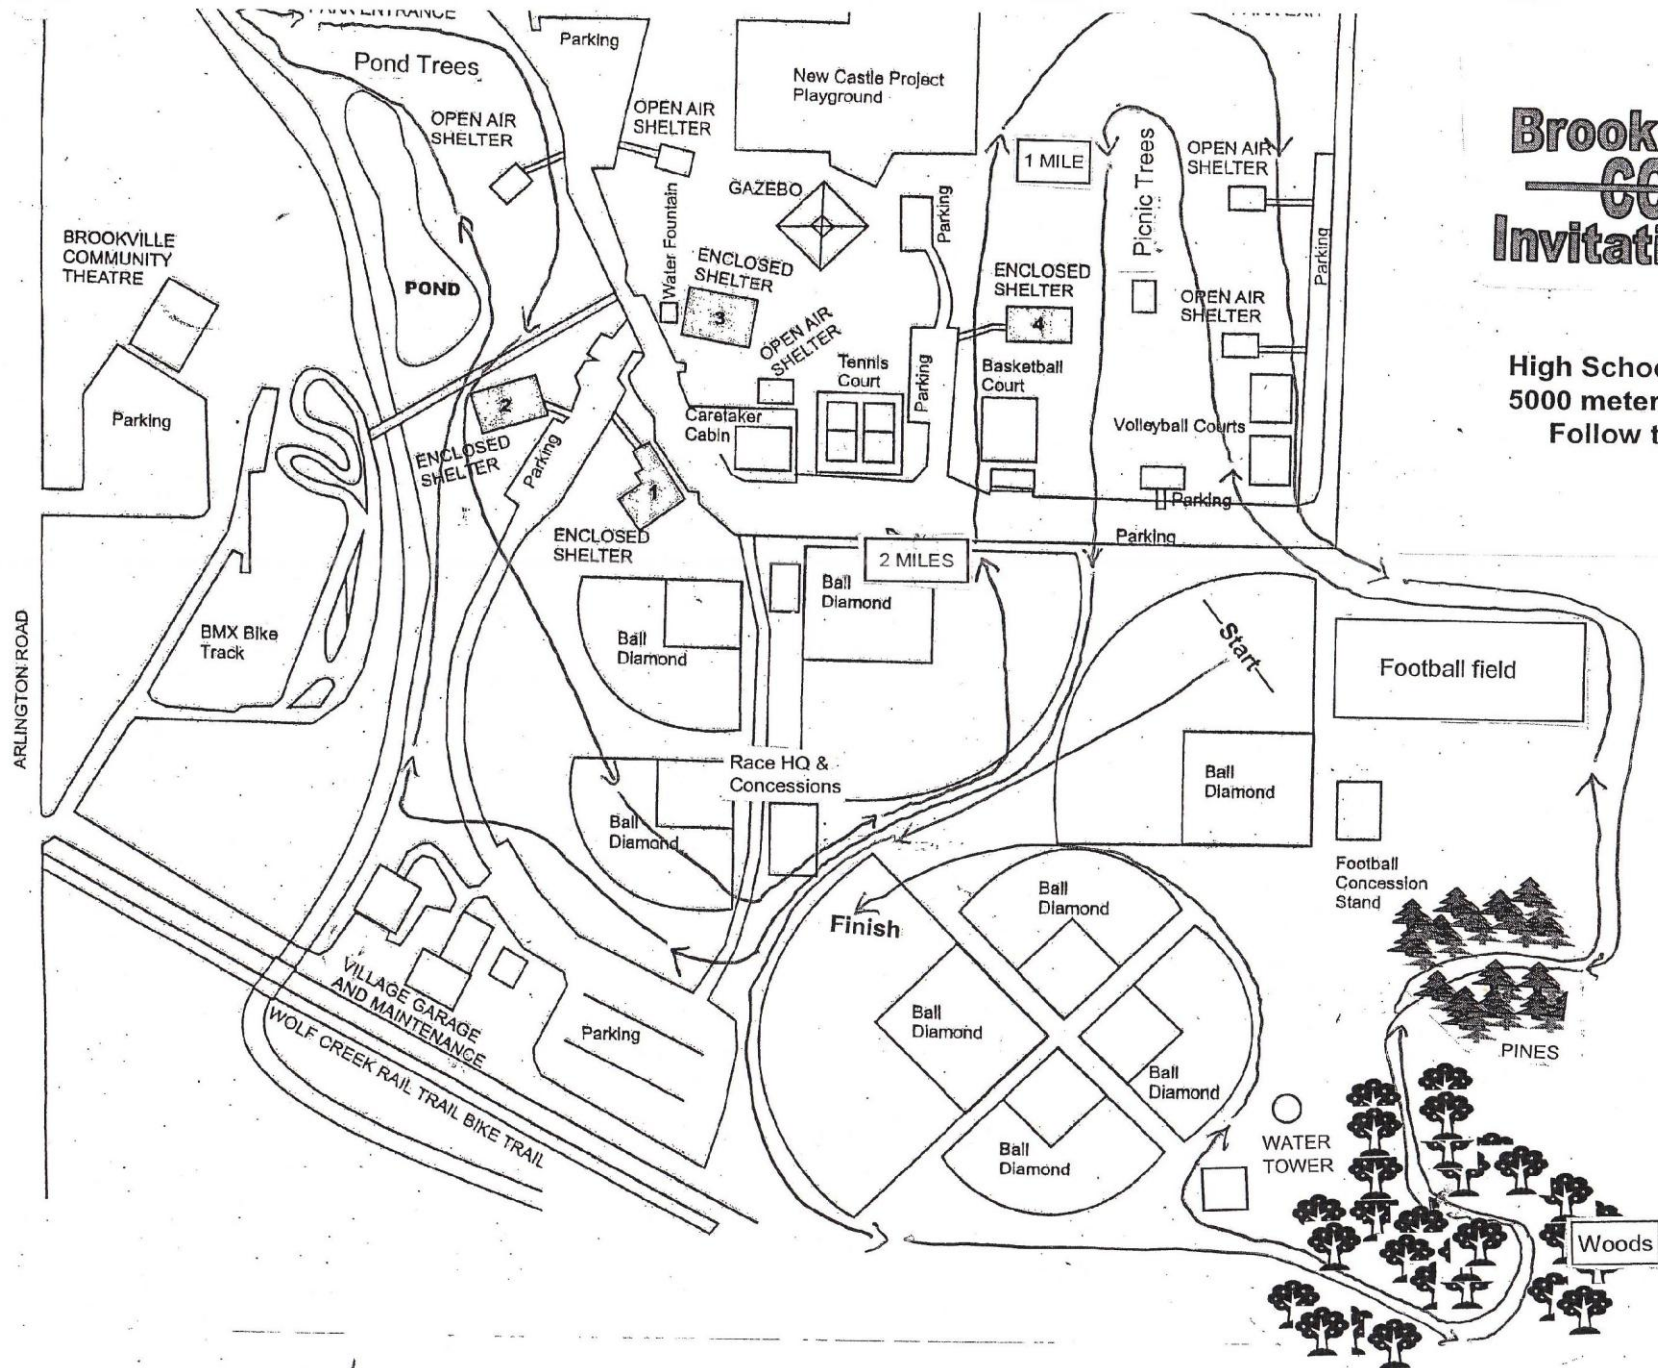

# Brookville CC Invitational

High School Course  
5000 meters  
Follow the white line

ARLINGTON ROAD

# Brookville CC Invitational

Middle School Course  
3224 meters (2.019 miles)  
Follow white line

I-70↑

4-6  
Course  
≈ 1500 meters

White Line  
Yellow Line

ARLINGTON ROAD

BROOKVILLE  
COMMUNITY  
THEATRE

PARK ENTRANCE

Ball  
Diamond

Ball  
Diamond

Ball  
Diamond

Ball  
Diamond

WATER  
TOWER

PINES

Woods

I-70↑

Parking

WATER  
TOWER

Woods

*Yellow Line*

*White Line*

○

WATER  
TOWER

Football  
Concession  
Stand