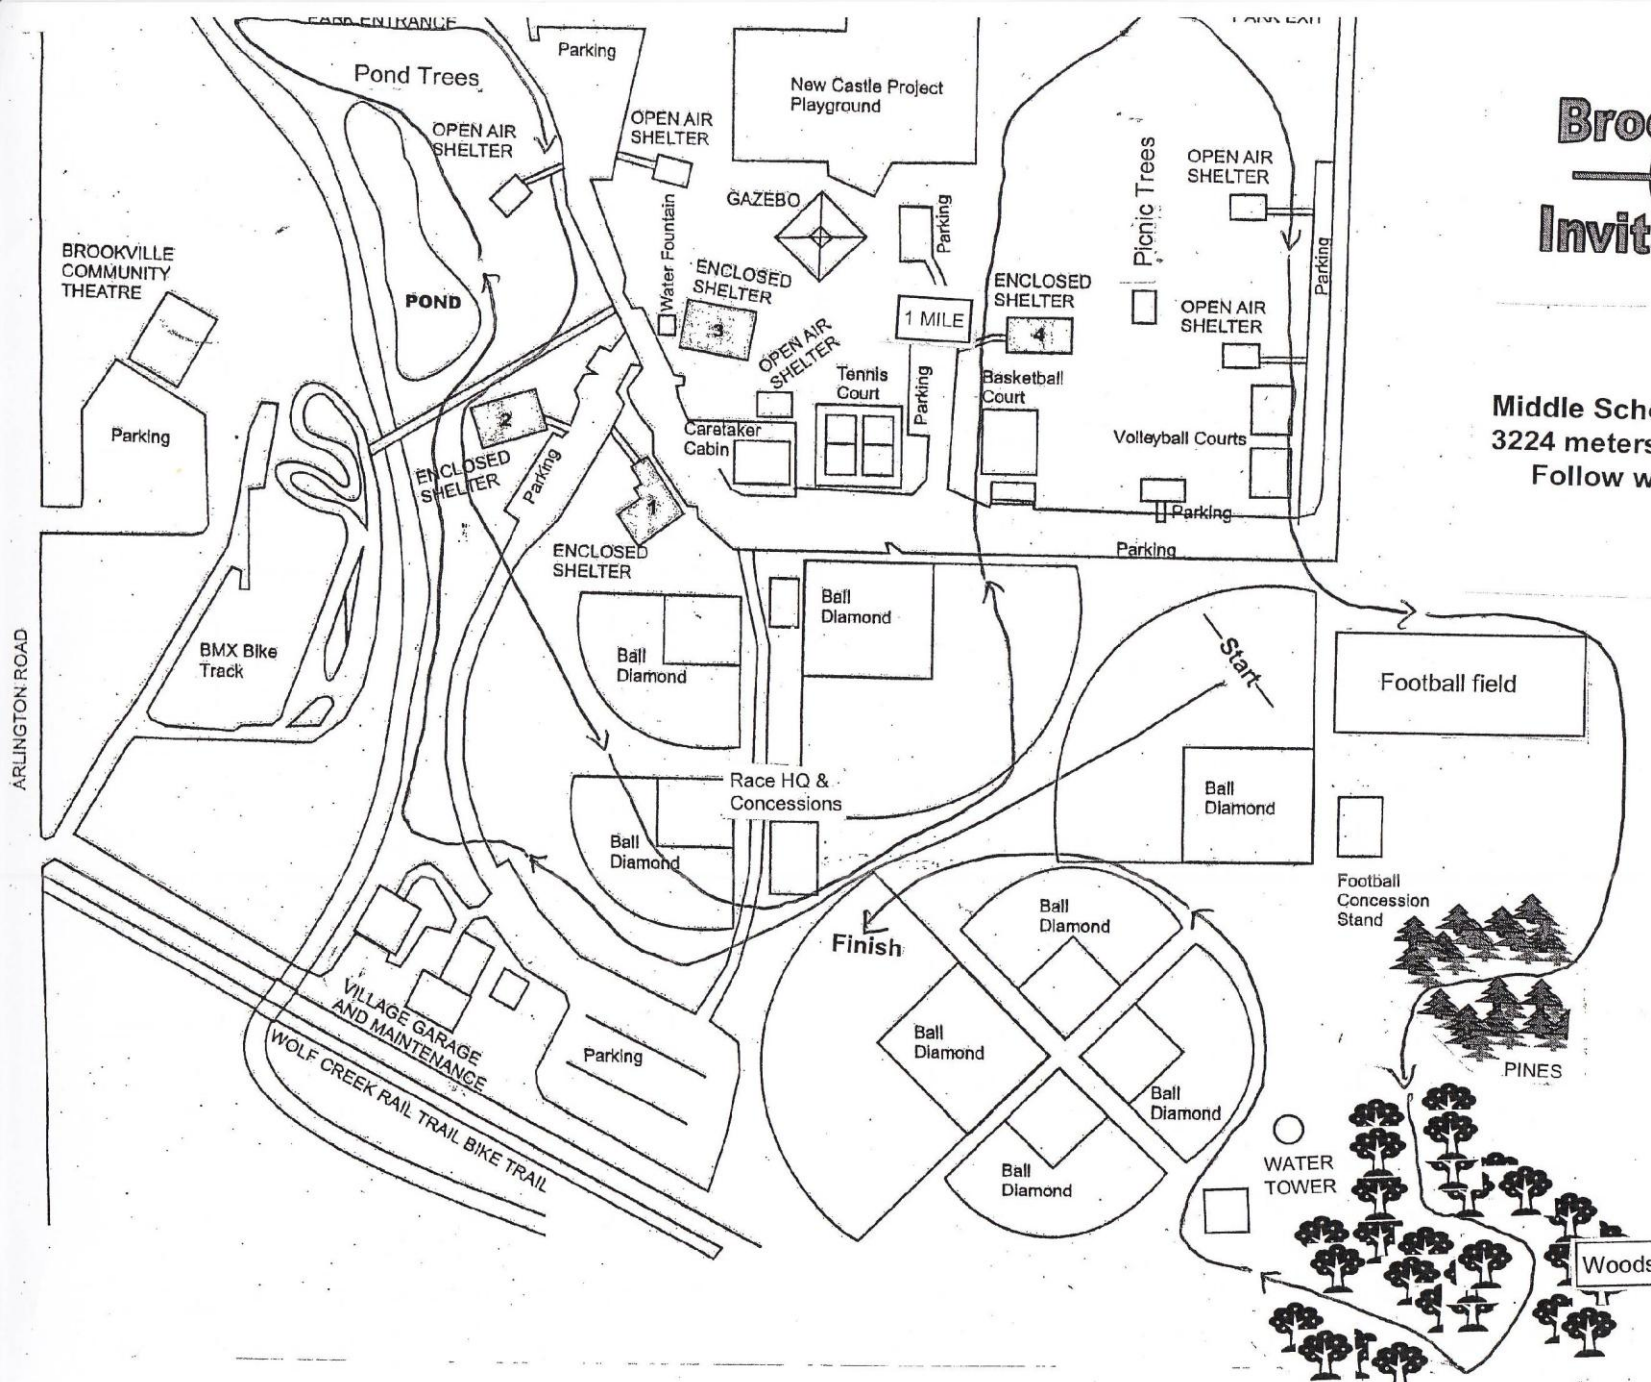

# Brookville CC Invitational

High School Course  
5000 meters  
Follow the white line

ARLINGTON ROAD

# Brookville CC Invitational

Middle School Course  
3224 meters (2.019 miles)  
Follow white line

I-70↑

4-6  
Course  
≈ 1500 meters

White Line  
Yellow Line

ARLINGTON ROAD

BROOKVILLE  
COMMUNITY  
THEATRE

PARK ENTRANCE

Race HQ &  
Concessions

Ball  
Diamond

Ball  
Diamond

Football  
Concession  
Stand

VILLAGE GARAGE  
AND MAINTENANCE

WOLF CREEK RAIL TRAIL BIKE TRAIL

Parking

Finish

Parking

WATER  
TOWER

Woods

*Yellow Line*

*White Line*

○

WATER  
TOWER

Football  
Concession  
Stand